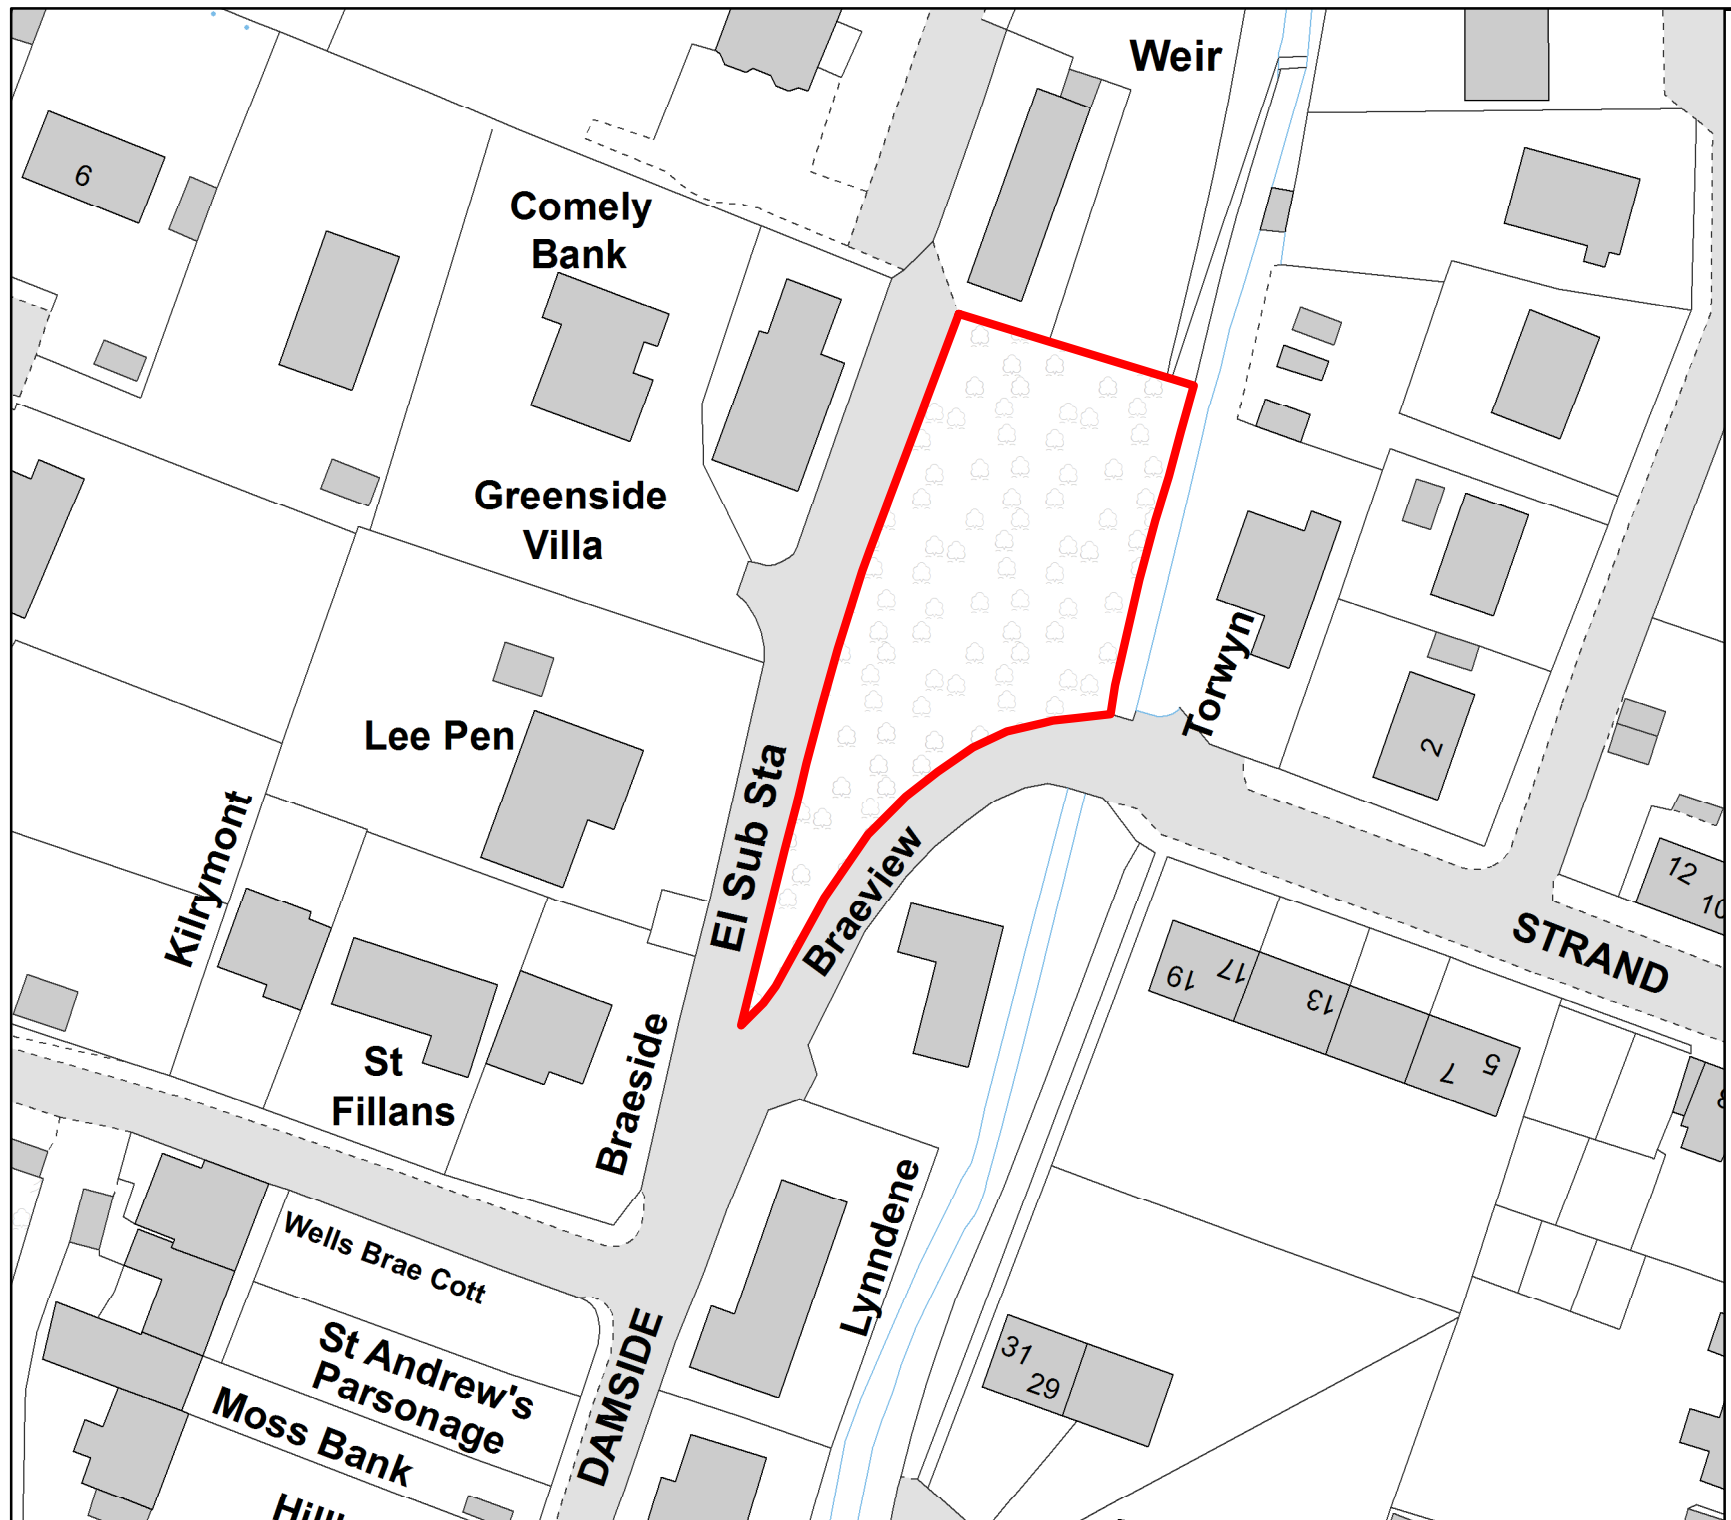

1:750

Park

**Damside Park
Damside
Innerleithen**

Area: 1232.50 sq m o.t.

UPRN: IN024/01

This map has been prepared by
Estate Management
Commercial Services
Crown Copyright all rights reserved.
Scottish Borders Council, Licence
100023423, 2019.